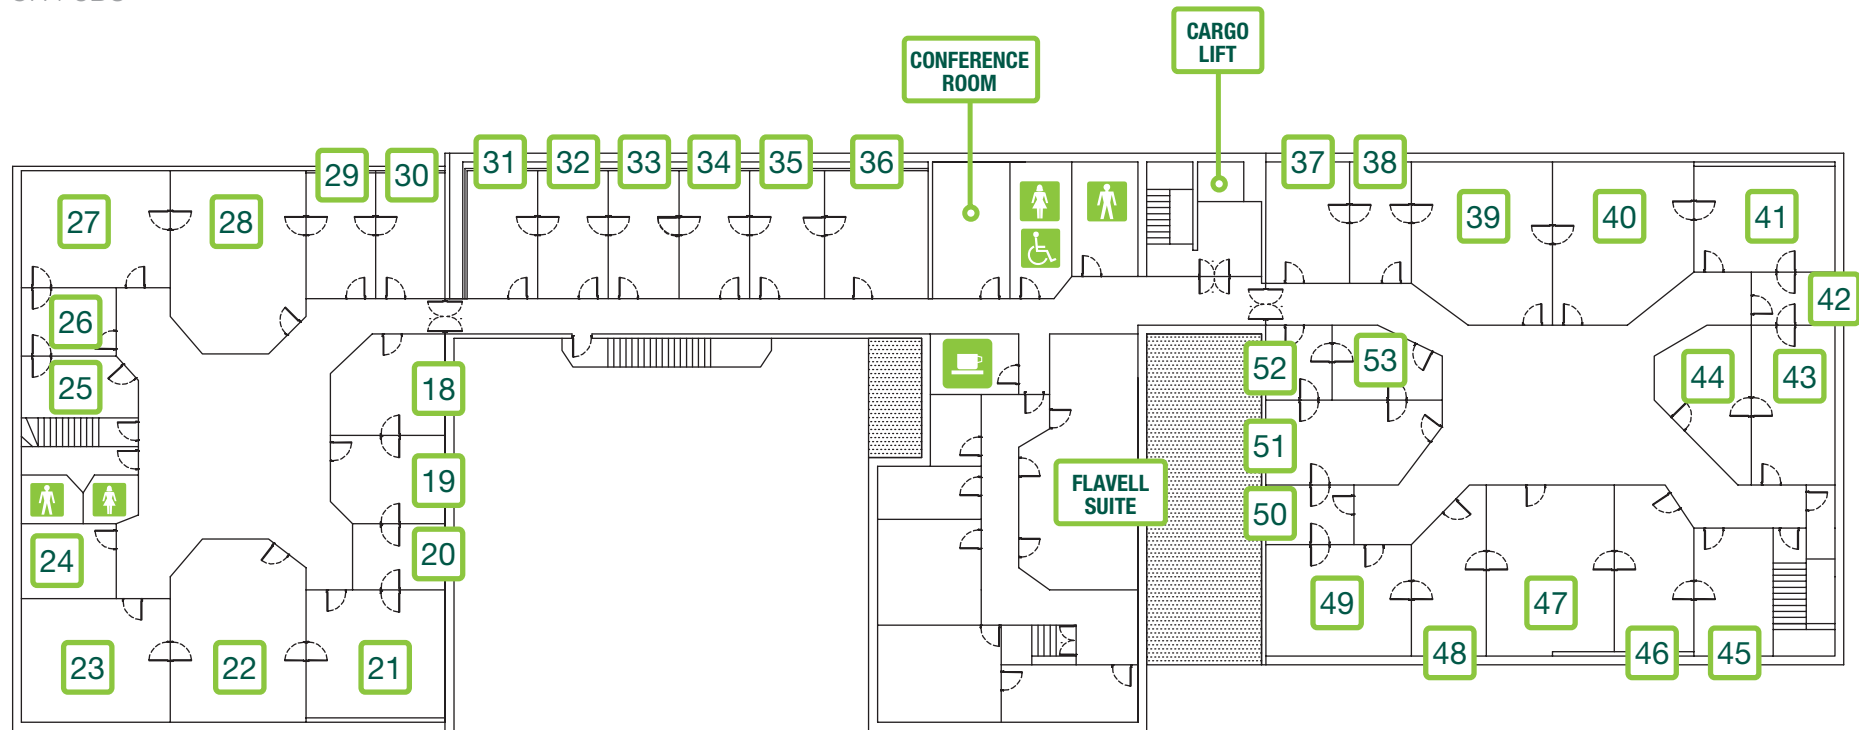

RED HILL HOUSE | FIRST FLOOR

Red Hill House

Hope Street
Saltney
Chester
CH4 8BU

Ladies Toilet

Disabled Toilet

Kitchen Area

Gents Toilet

Loading Bay