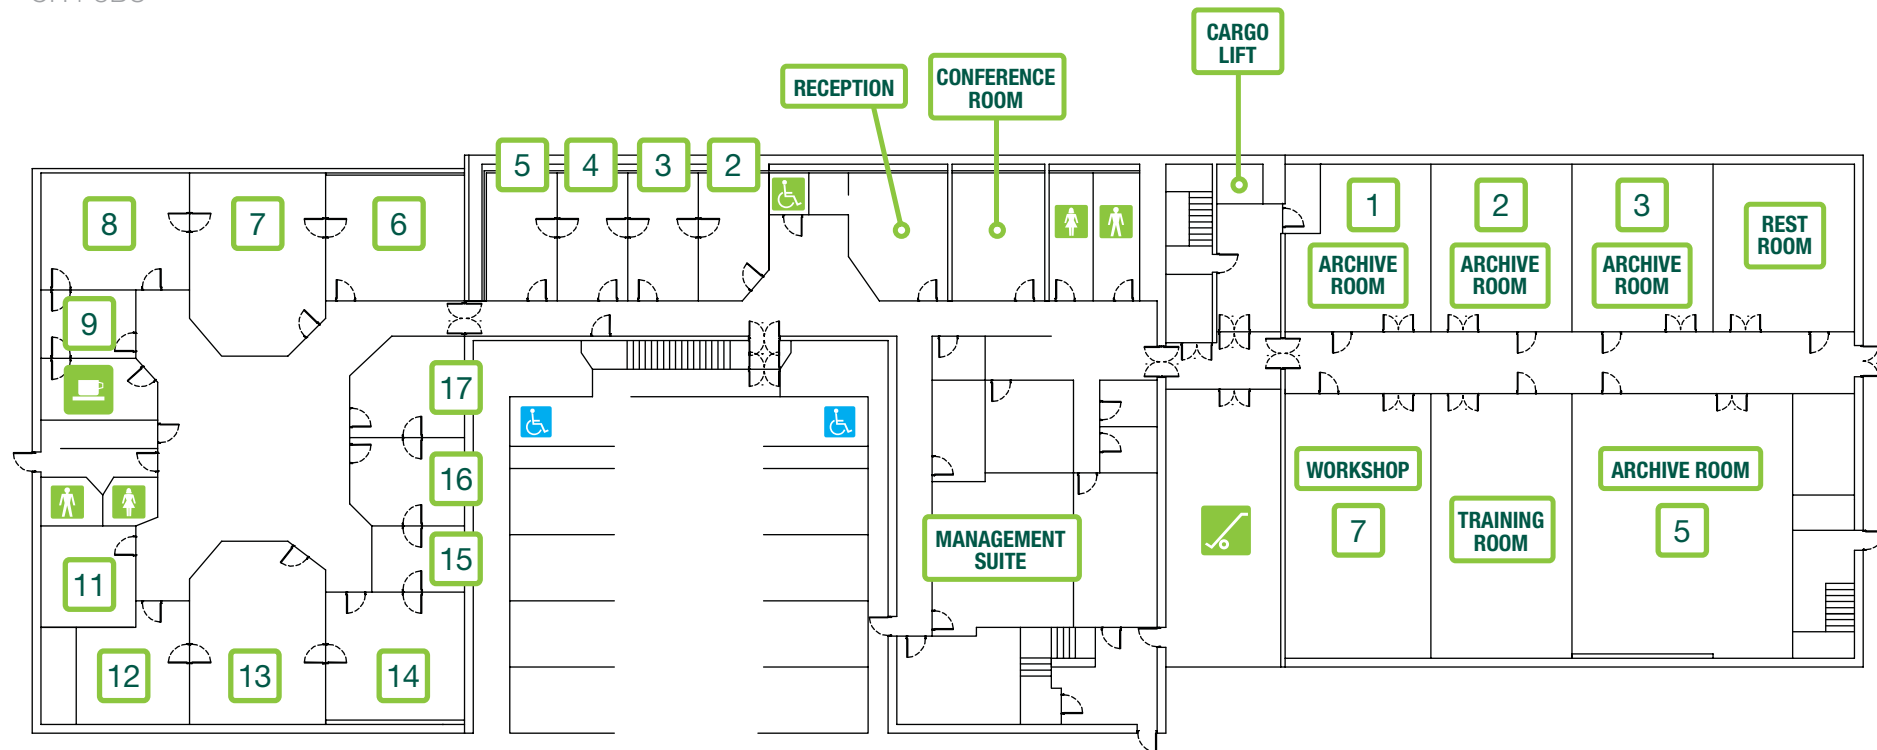

# RED HILL HOUSE | GROUND FLOOR

## Red Hill House

Hope Street  
Saltney  
Chester  
CH4 8BU

-  Ladies Toilet
-  Disabled Toilet
-  Kitchen Area
-  Gents Toilet
-  Loading Bay
-  Disabled Parking